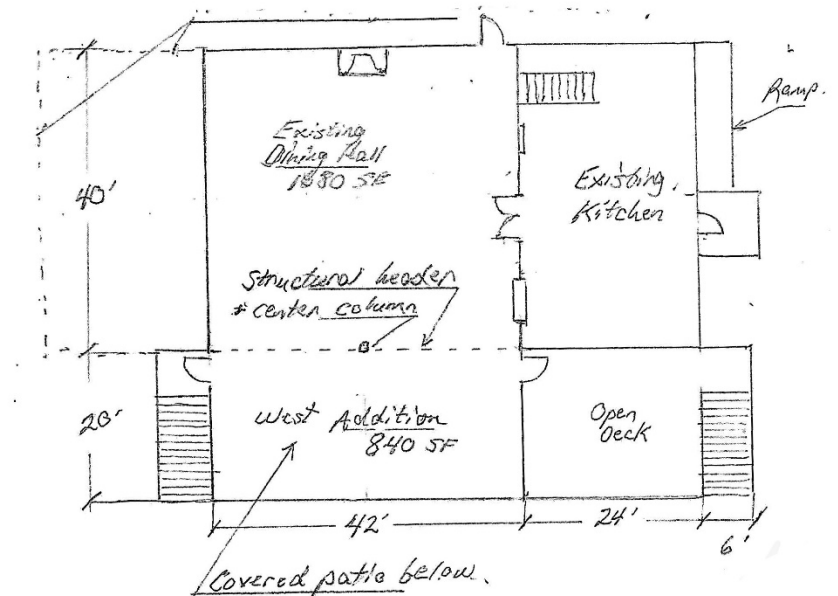

Current Dining Hall Floor Plan and Proposed Addition

NOVEMBER, 2021: FUNDRAISING ACCOMPLISHED!

Groundbreaking November 12!

Goal: $430,000

Funds raised: $445,000!

About Kiwanis Camp Patterson:

Each summer Kiwanis Camp Patterson hosts more than 2,600 children during the three-month camping season. With 165 beds spread among 14 cabins, the camp has been serving youth campers since 1927 thanks to hard work of volunteers from the Mankato Kiwanis Club and other organizations. Youth camps such as Celebrate Me Week, Camp Shiloh, Mankato YMCA, Camp OZ and several others rent Kiwanis Camp Patterson's facilities and provide their own staff, programming and meals. The camp is located on the shores of Lake Washington in LeSueur County.